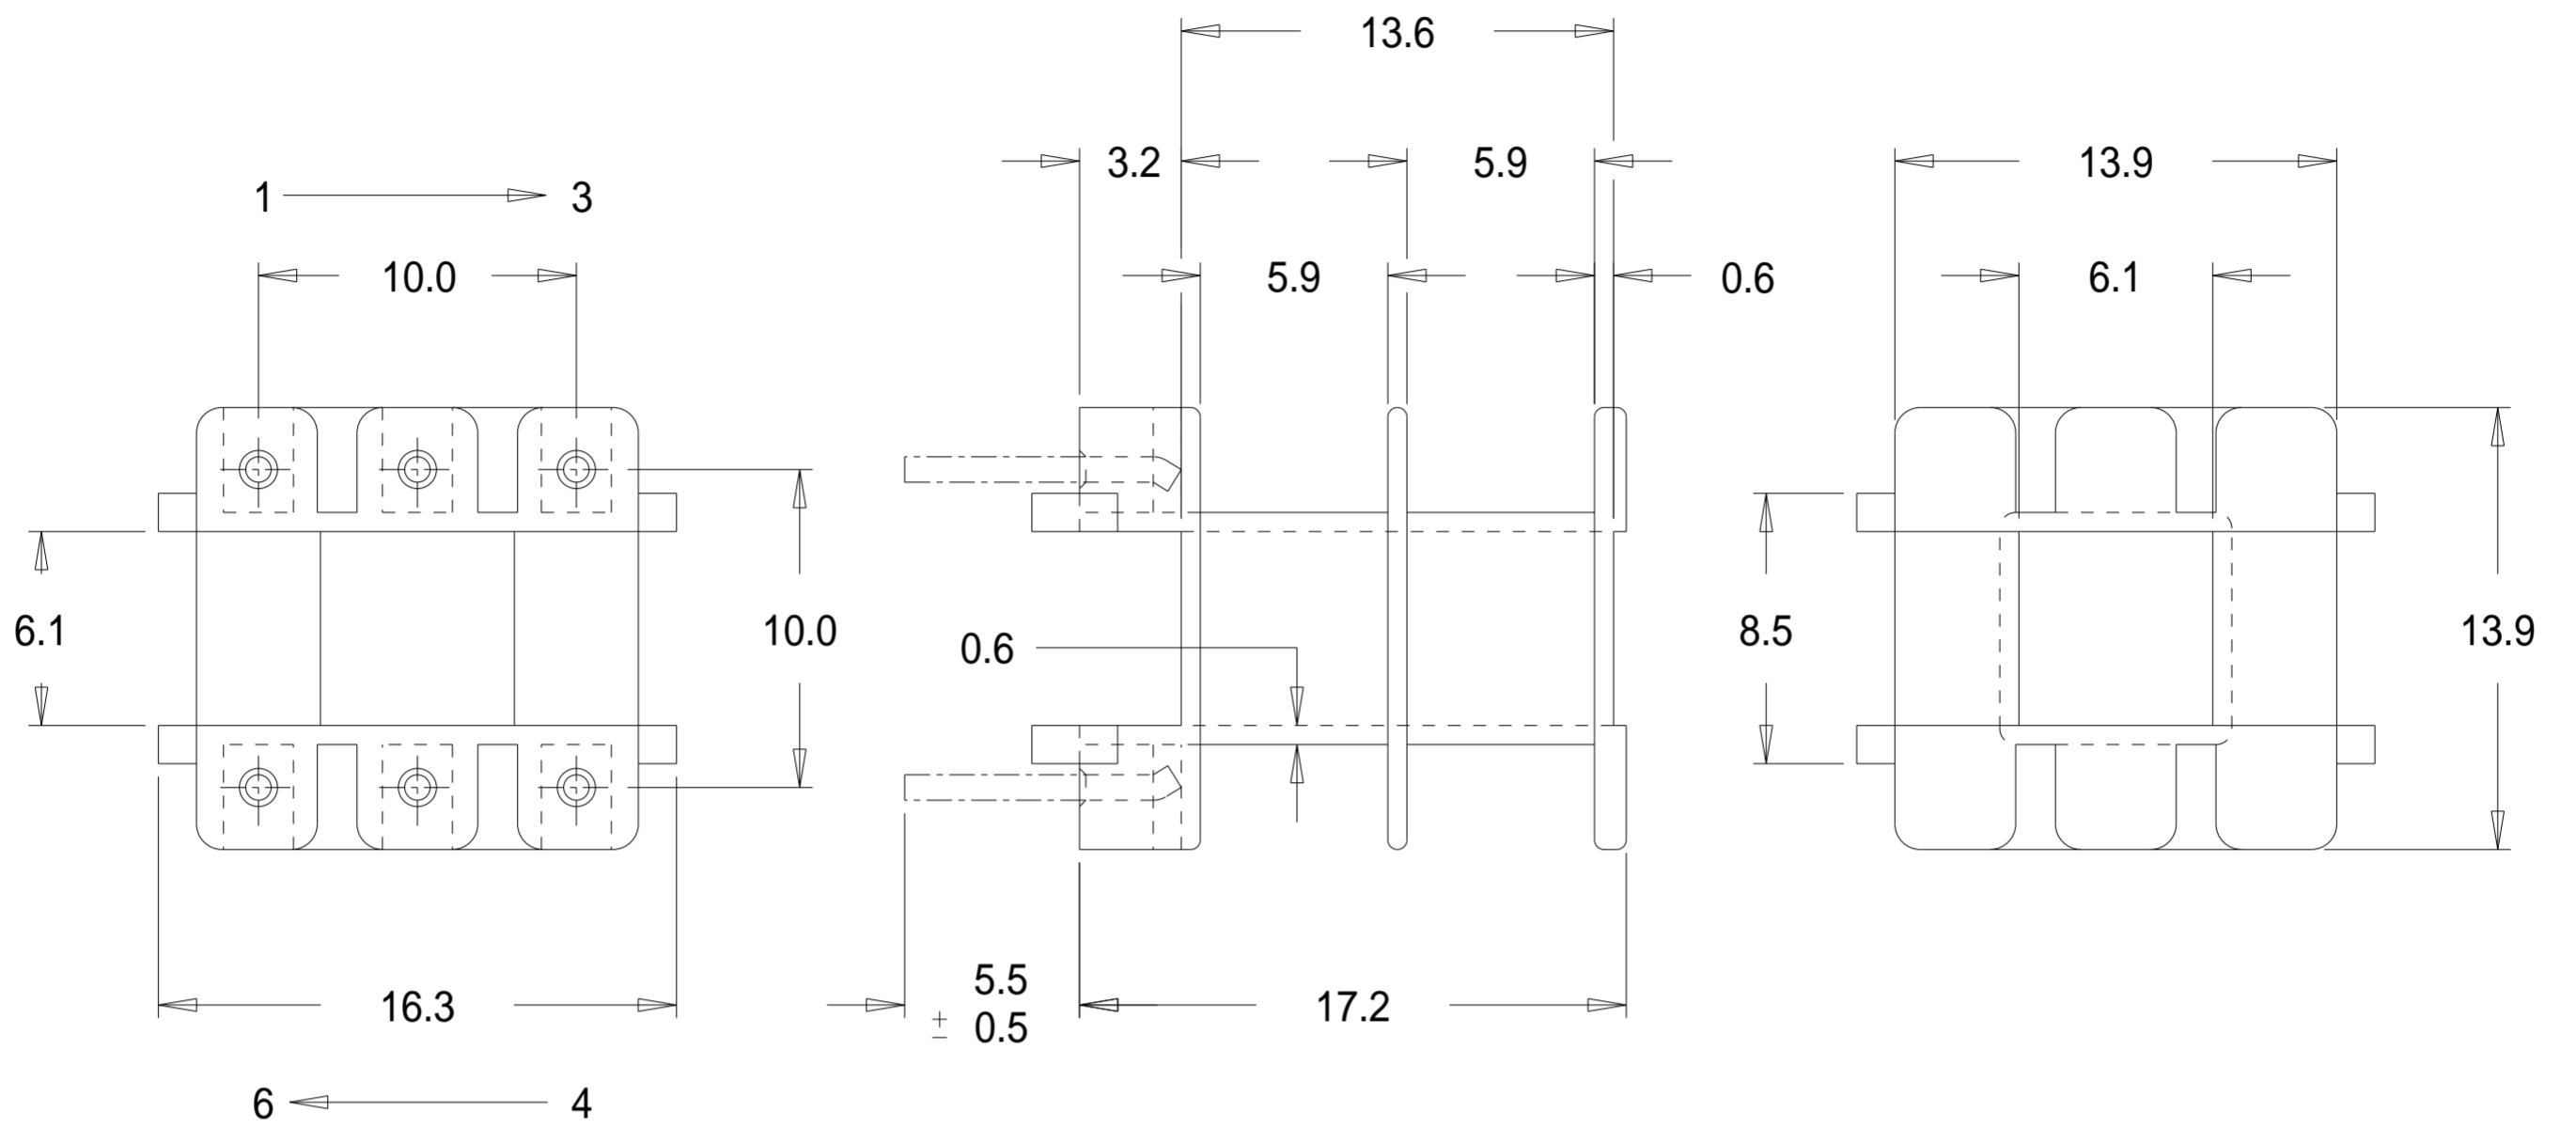

Part No. FE0063

EF 20/10/6 Vertical Double Section Bobbin

Dimensions in millimetres.