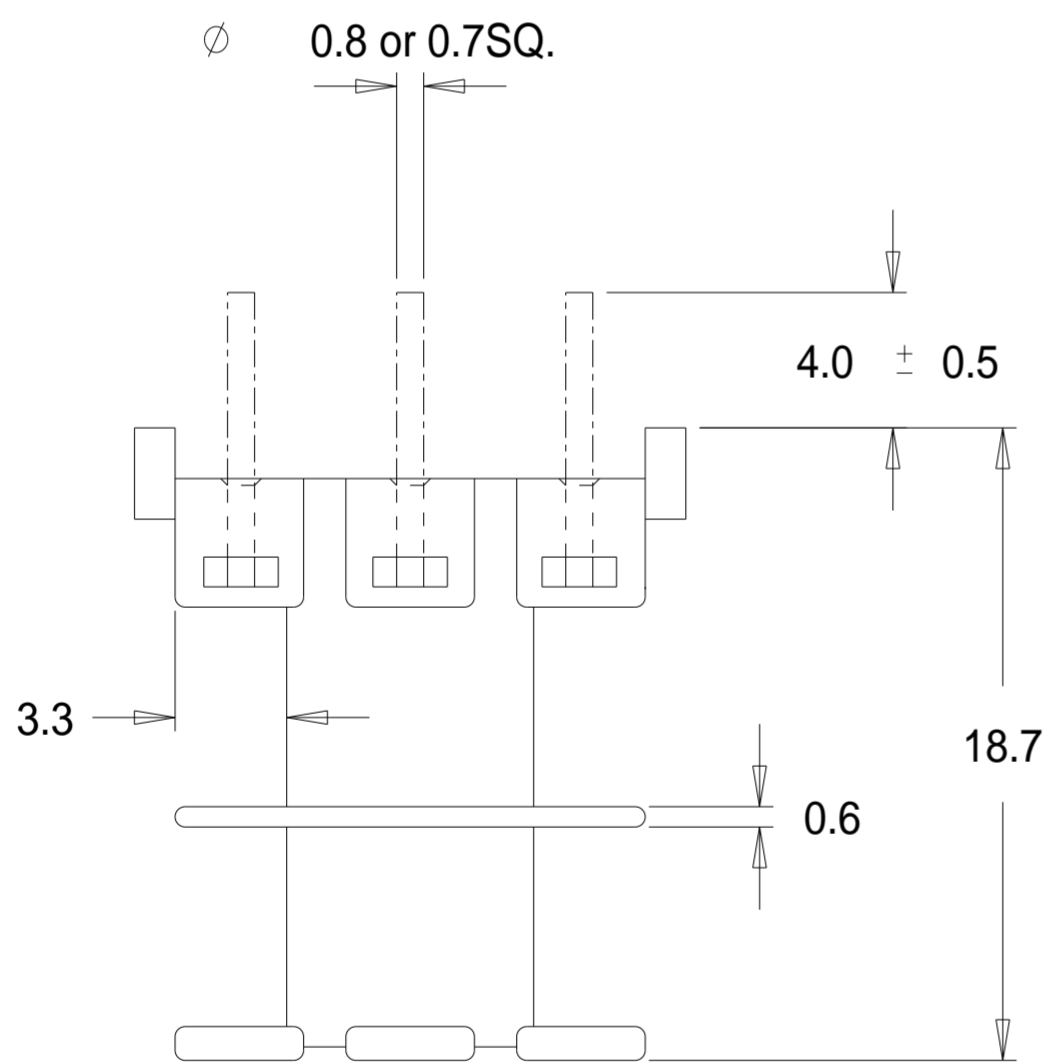

Part No. FE0063

EF 20/10/6 Vertical Double Section Bobbin

Dimensions in millimetres.