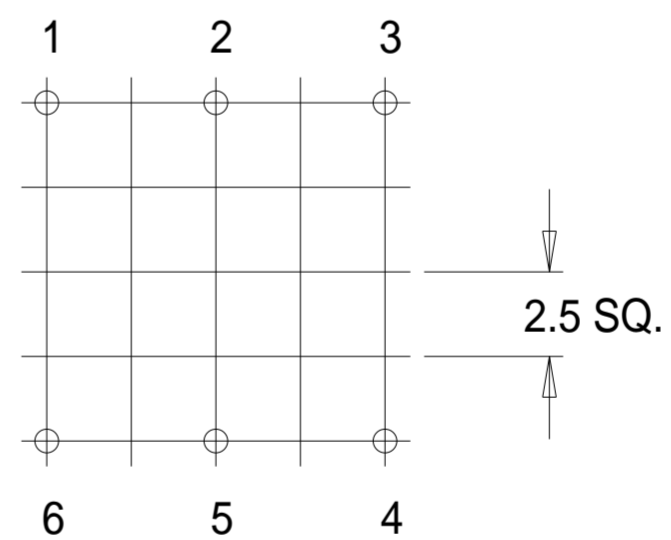

Part No. FE0063

EF 20/10/6 Vertical Double Section Bobbin

Dimensions in millimetres.